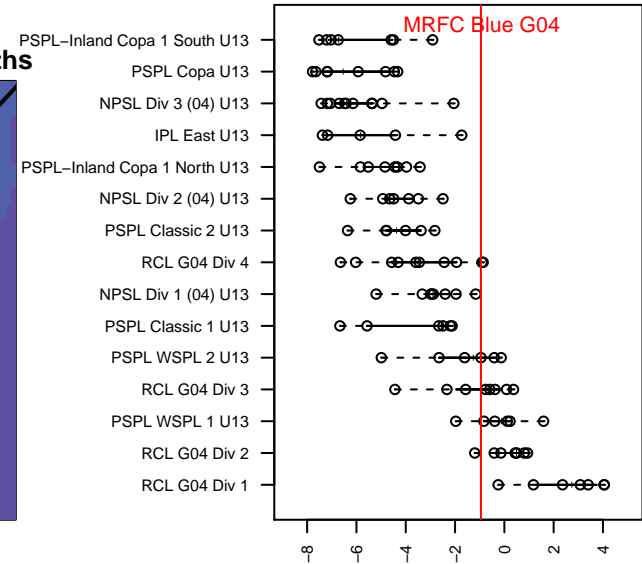

**attack and defense rating
relative to others at age
and all opponents in last 13 months**