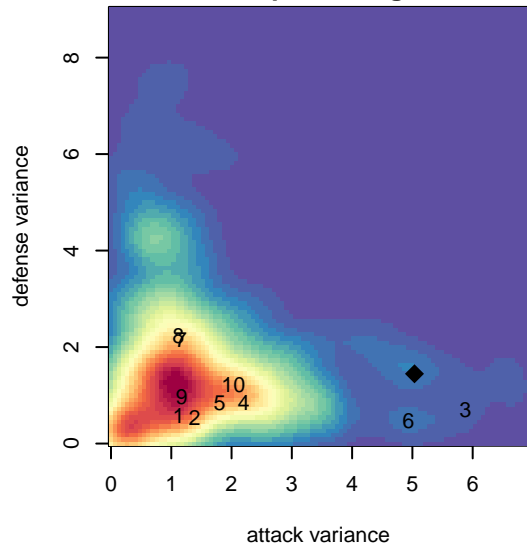

# MRFC Blue G04

Mount Rainier FC  
 Bonney Lake, WA  
 G04 total strength=1103  
 attack=3.45 defense=2.37  
 fall league = PSPL WSPL 2 U13  
 spr league = Spr PSPL SuperLeague U13  
 notes= McGonegle 2016

**MRFC Blue G04**  
 Dots are actual minus expected GF (blue circles) and GA (red triangles).  
 Blue line is smoothed change in attack strength. Red is smoothed change in defense strength.

**attack and defense variance (black dot)  
relative to other teams  
and top 10 in region**