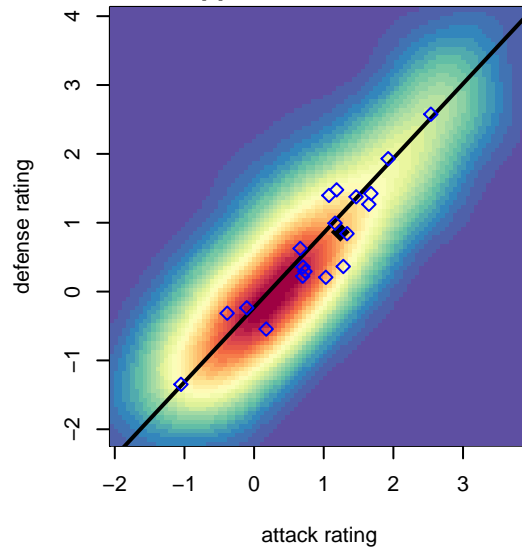

**attack and defense rating
relative to others at age
and all opponents in last 13 months**