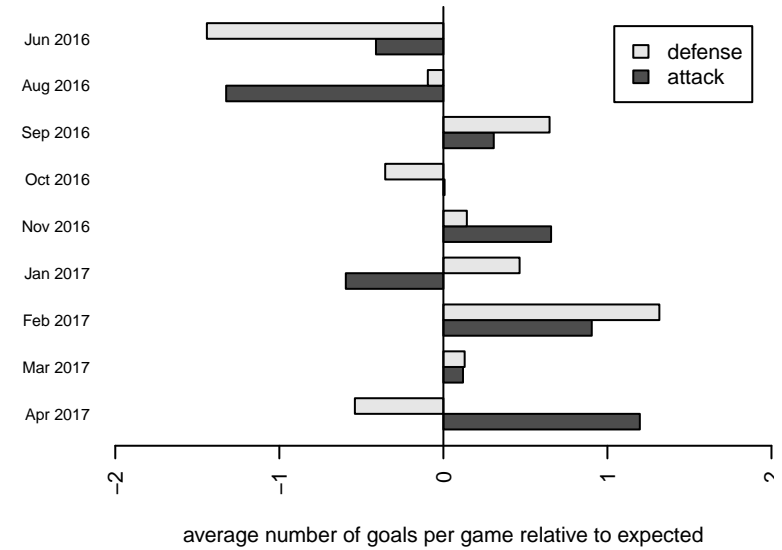

Performance relative to 13 month average