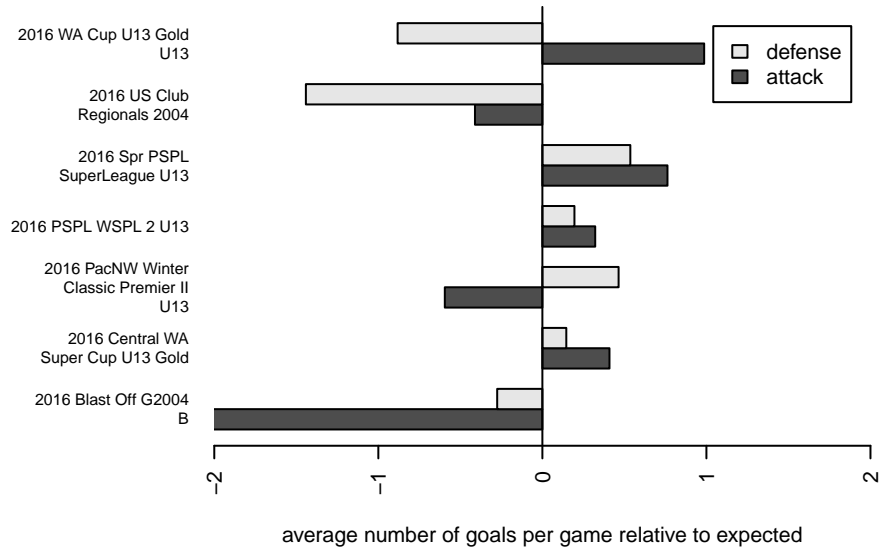

Performance relative to 13 month average