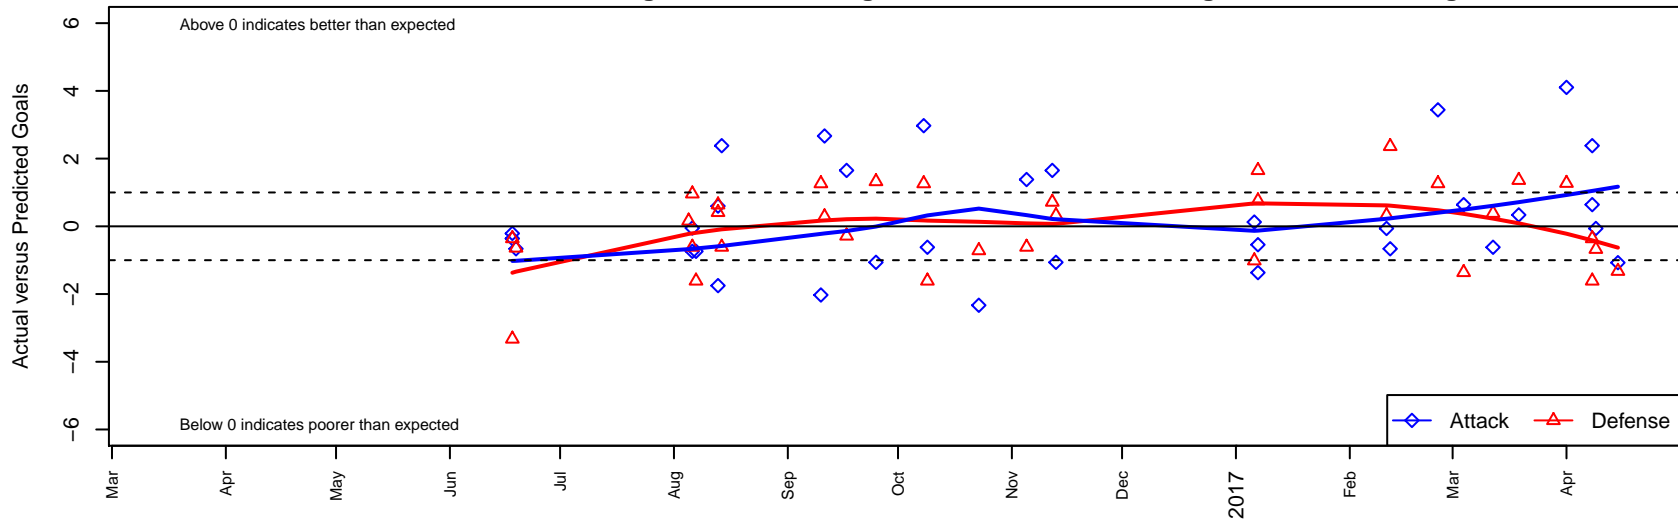

# MRFC Blue G04

Mount Rainier FC  
 Bonney Lake, WA  
 G04 total strength=1103  
 attack=3.45 defense=2.37  
 fall league = PSPL WSPL 2 U13  
 spr league = Spr PSPL SuperLeague U13  
 notes= McGonegle 2016

**MRFC Blue G04**  
 Dots are actual minus expected GF (blue circles) and GA (red triangles).  
 Blue line is smoothed change in attack strength. Red is smoothed change in defense strength.

**attack and defense variance (black dot)  
relative to other teams  
and top 10 in region**